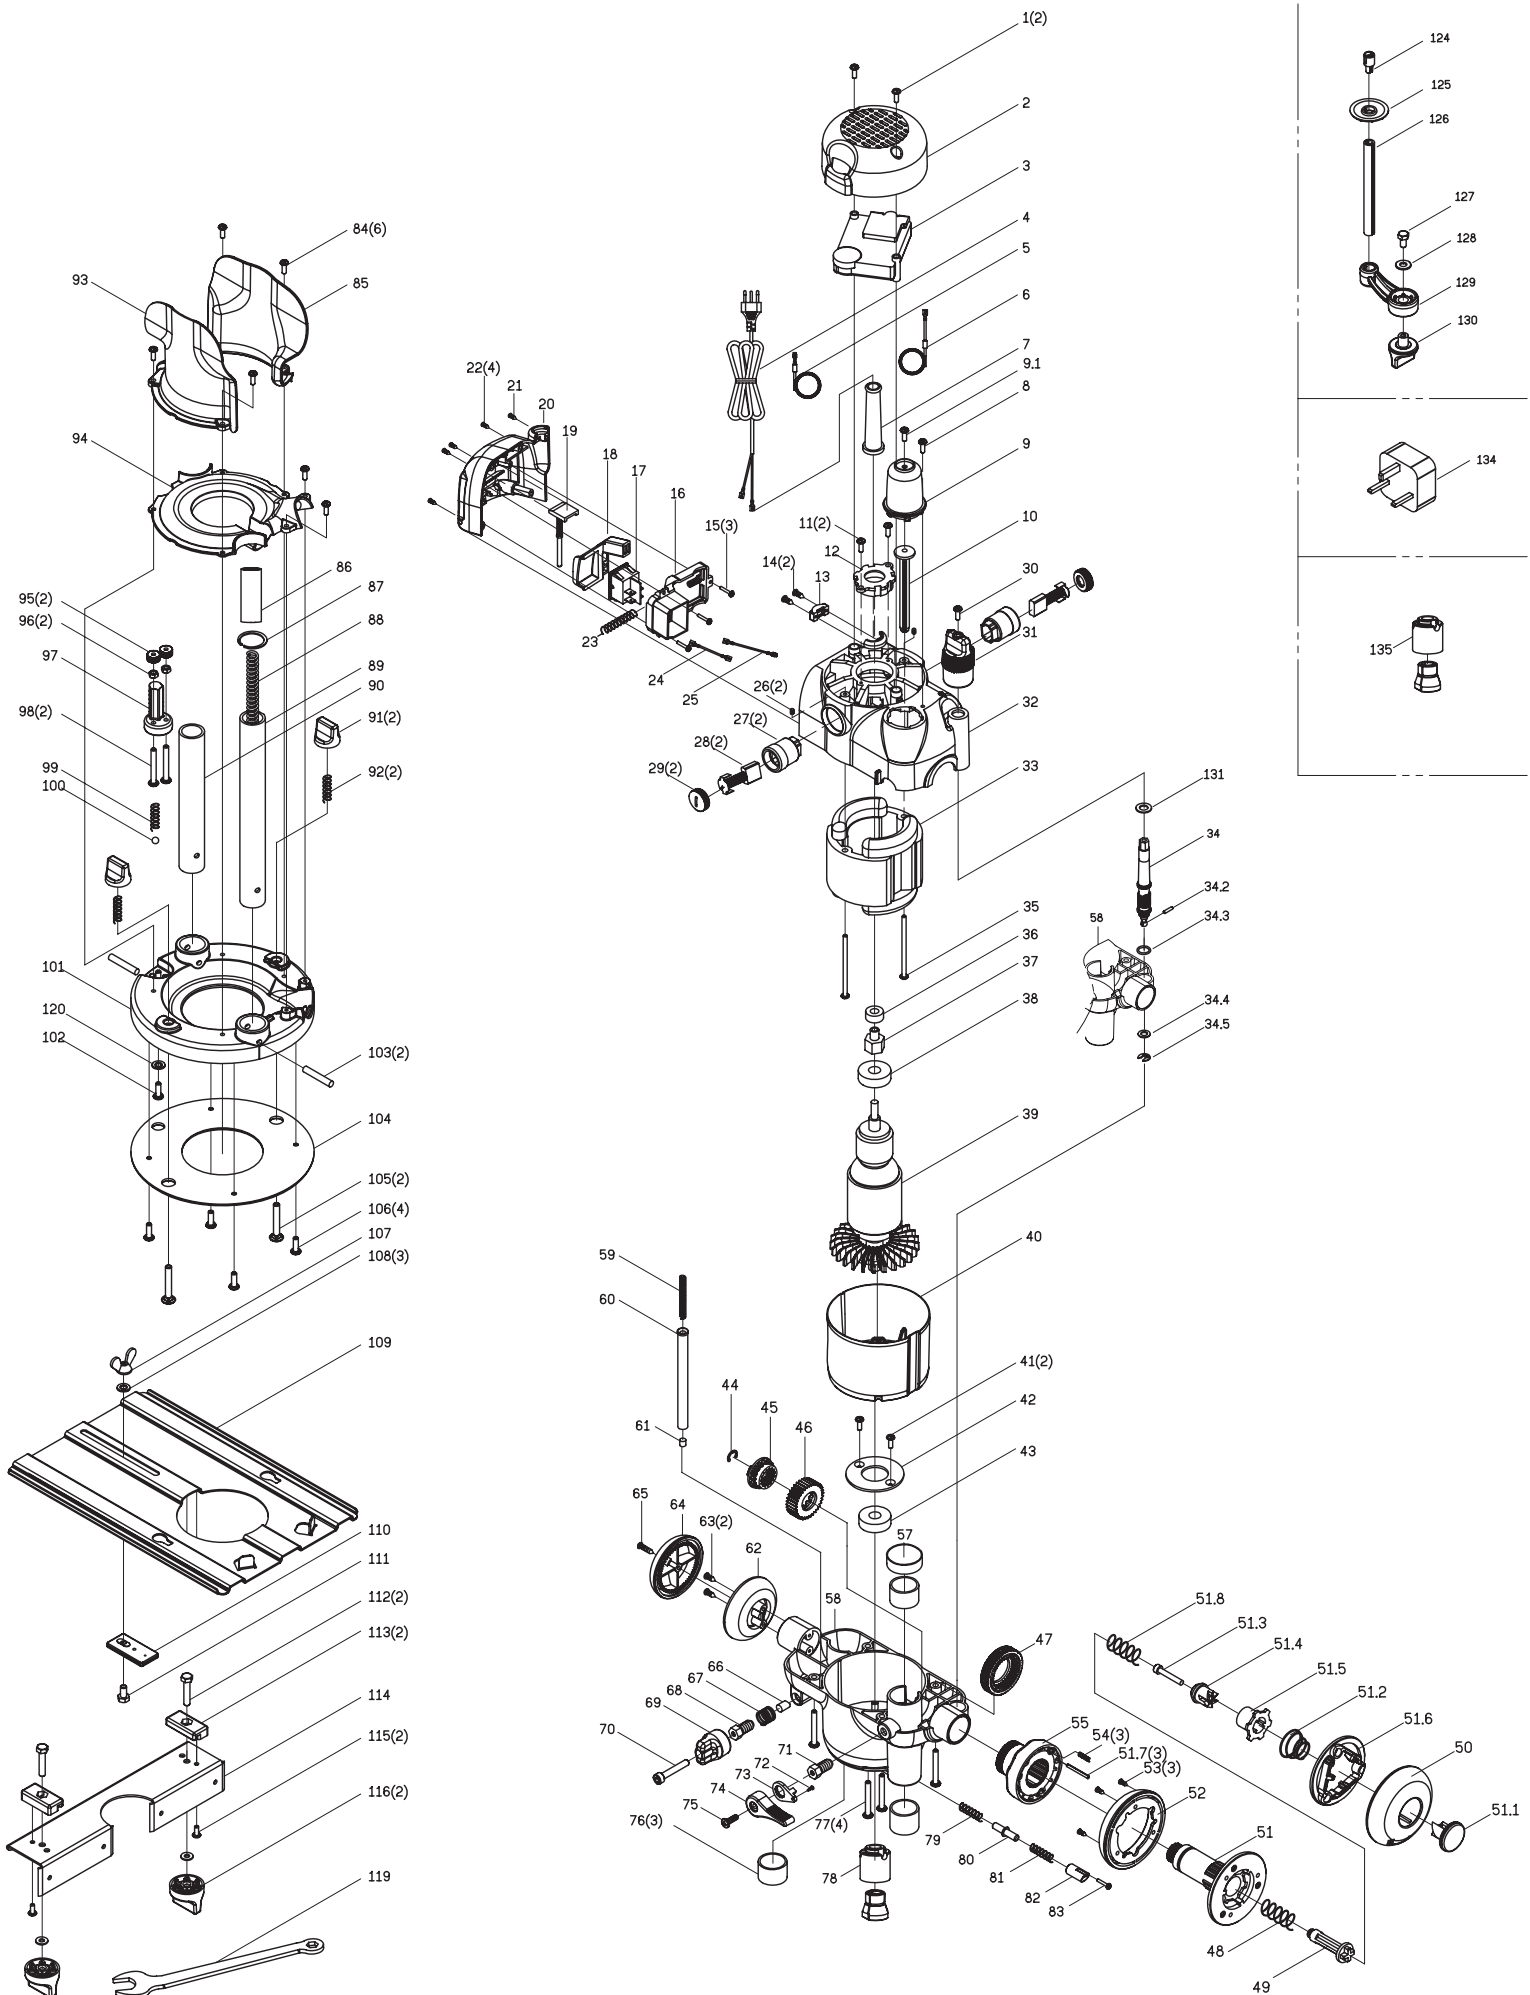

Dual Mode Precision Plunge Router (Push Button) - TRA001

Dual Mode Precision Plunge Router (Push Button) - TRA001

Diag. Ref.	Part No.	Description	Qty	Comments
1	TRA067	SCREW MOTOR TOP COVER		
2	TRA007	MOTOR TOP COVER		
3	TRA027	SPEED CONTROLLER		
4	TRC057	PLUG AND CORD		
5	TRA068	BRUSH CONNECTION B		
6	TRA069	BRUSH CONNECTION A		
7	TRA018	CORD RELIEF		
8, 9 & 10	TRA136	RACK POST GUIDE ASSEMBLY		
11	TRA071	SCREW, UPPER ARMATURE BEARING PLATE		
12	TRA016	UPPER ARMATURE BEARING PLATE		
13	TRA017	CORD RESTRAINT		
14	TRA072	SCREW, CORD RESTRAINT		
15,16,17,18,20 & 23	TRA135	SWITCH ASSEMBLY		
19	TRA034	GUIDE, DEPTH STOP SPRING		
21	TRA074	SCREW, SWITCH COVER, SHORT		
22	TRA075	SCREW, SWITCH COVER, LONG		
24	TRA077	CONNECTING WIRE, BROWN		
25	TRA078	CONNECTING WIRE, BLUE		
26	TRA079	SCREW, BRUSH HOLDER		
27	TRA056	BRUSH HOLDER		
28	TRA055	BRUSH		
29	TRA080	CAP, BRUSH HOLDER		
30	TRA081	SCREW, MICRO ADJUST KNOB		
31	TRA035	MICRO ADJUST KNOB		
32	TRA005	UPPER MOTOR BODY		
33	TRA003	FIELD		
34	TRA036-3	WORM GEAR		
34.2	TRA501	PIN		
34.3	TRA502	O-RING		
34.4	TRA503	FLAT WASHER		
34.5	TRA504	E-RING		
35	TRA082	SCREW, FIELD		
36 & 37	TRA127	MAGNET RING & MOUNT ASSEMBLY		
38	TRA085	UPPER ARMATURE BEARING		
39	TRA002	ARMATURE		
40	TRA024	FAN SHROUD		
41	TRA086	SCREW, LOWER ARMATURE BEARING PLATE		
42	TRA015	LOWER ARMATURE BEARING PLATE		
43	TRA014	LOWER ARMATURE BEARING		
44	TRA087	E RING		
45	TRA044	CLUTCH PLATE		
46	TRA043	PLUNGE PINION		
47	TRA037	WORM WHEEL, METRIC		